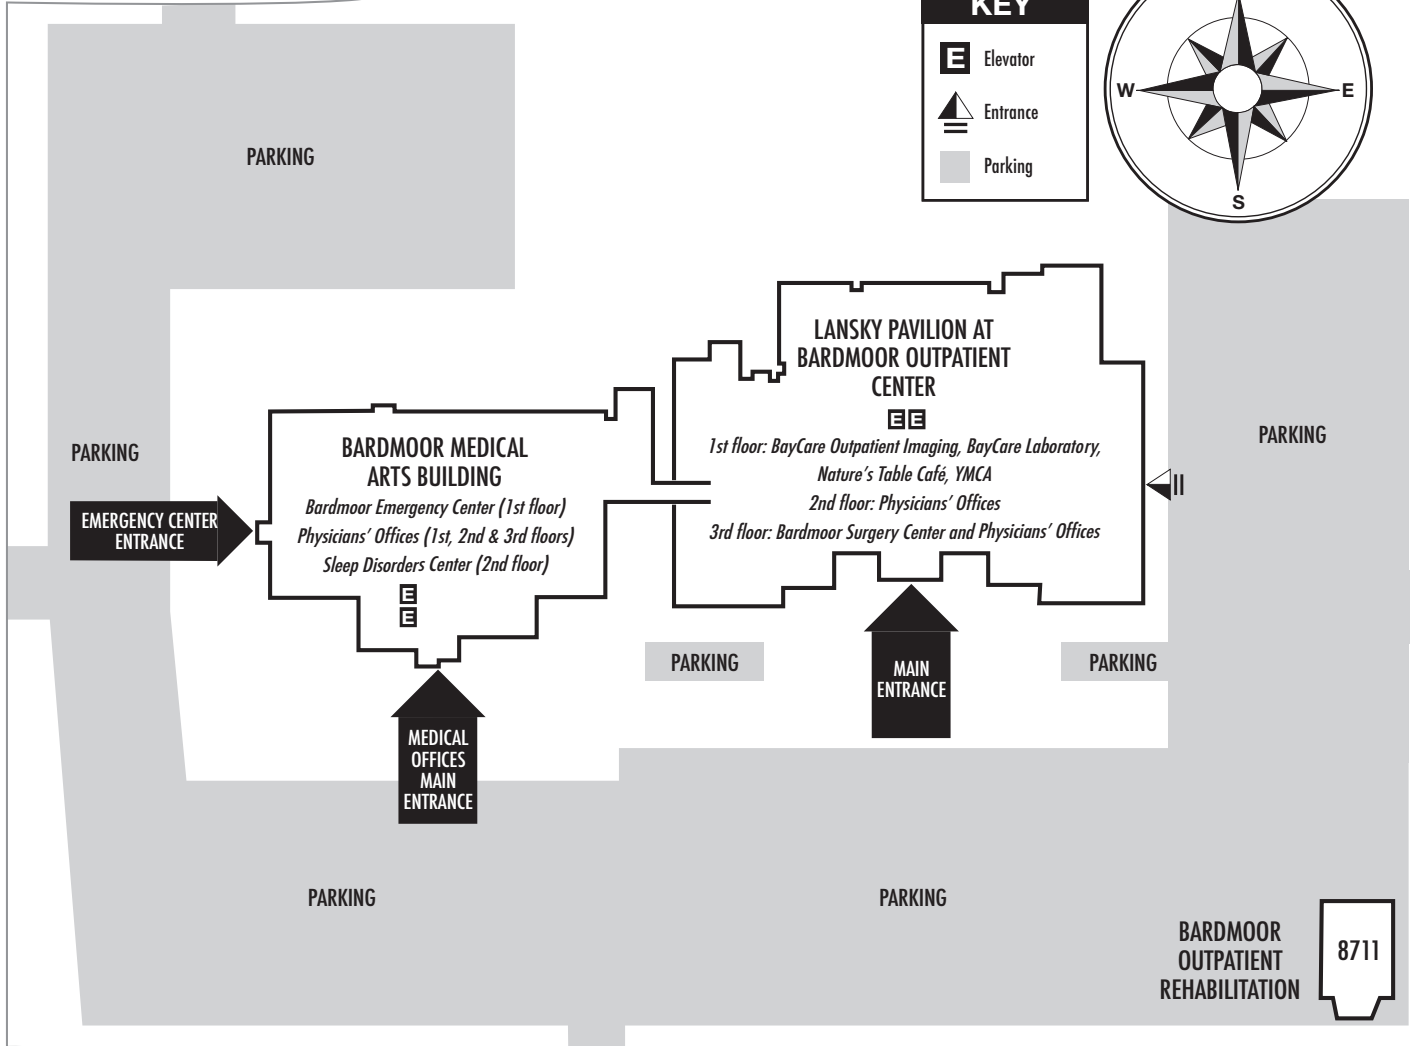

LARGO LAKES BOULEVARD

KEY

-  Elevator
-  Entrance
-  Parking

STARKEY ROAD

CONCEPT BOULEVARD

BRYAN DAIRY ROAD

Bardmoor Medical Arts Building
 8839 Bryan Dairy Road, Largo, FL 33777
 MPMHealth.com

Bardmoor Outpatient Center
 8787 Bryan Dairy Road, Largo, FL 33777
 (727) 394-5900

Bardmoor Outpatient Rehabilitation
 8711 Bryan Dairy Road, Largo, FL 33777
 (727) 394-5716