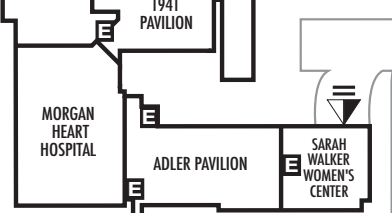

LUNG CENTER 206 210 BAYCARE LABORATORIES

PARKING

BAY AVENUE

JEFFORDS STREET

MORTON PLANT MEASE FOUNDATION

HOSPITAL MAIN ENTRANCE

S. FORT HARRISON AVENUE

DRUID ROAD

PARKING

PARKING

VALET

MORTON PLANT STREET

PARKING GARAGE

KEY

E Elevator

Entrance

Parking

RESERVED FOR VALET

PARKING

BAY AVENUE

REYNOLDS AVENUE

MORTON PLANT STREET

PINELLAS STREET

CAMPUS ENTRANCE

PARKING

BAY AVENUE

PARKING

PARKING GARAGE

Morton Plant Hospital is located on Pinellas Street, just off South Fort Harrison Avenue (Alt. 19), in downtown Clearwater.

Morton Plant Hospital
300 Pinellas St., Clearwater, FL 33756
(727) 462-7000 • mpmhealth.com